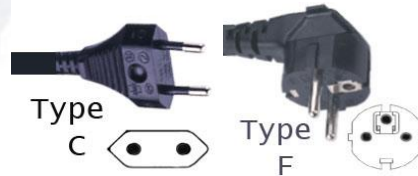

### Electricity/Voltage/Plug Type(s)

230 V / 50 Hz /plug type(s): C, F